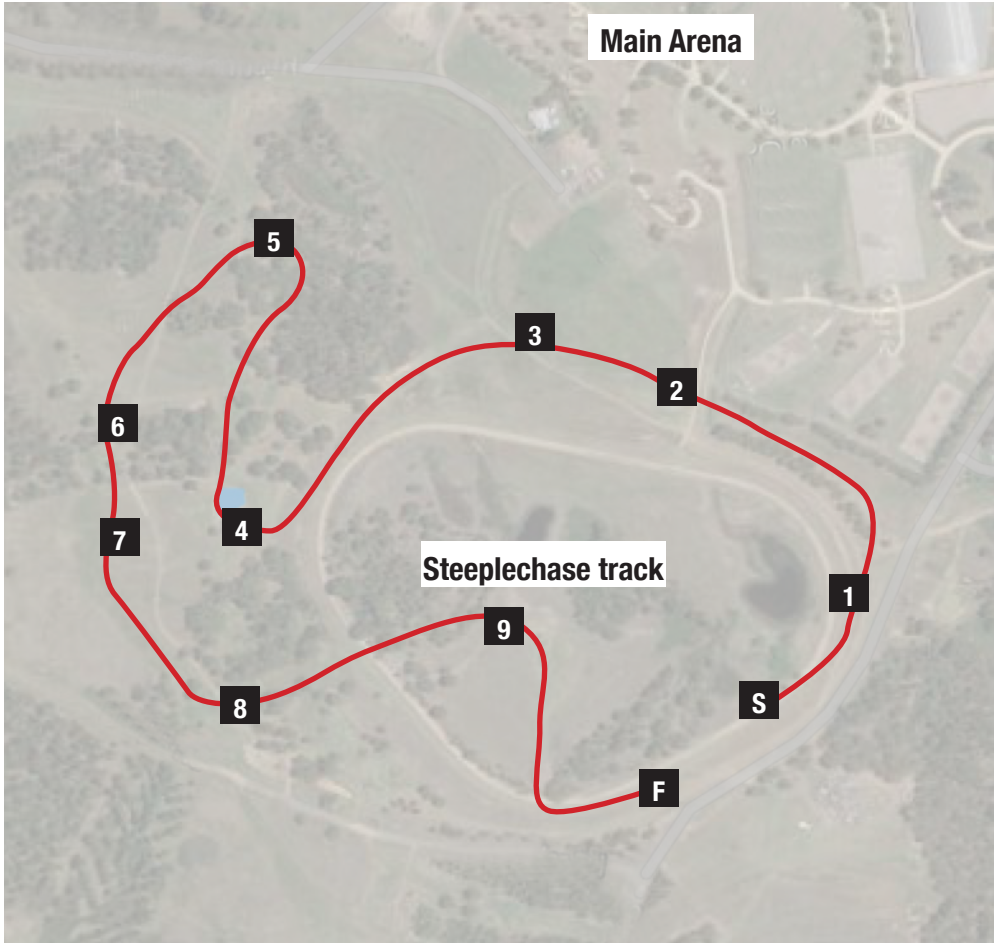

CROSS COUNTRY LESSON & COMPETITION

- You will meet your coach on the cross country training area, across the creek from the North Truck Park.
- Each rider will take part in a two hour group lesson, at either 8am, 10am or 12 noon, then at 2.30pm the cross-country training round will take place. We have tried to comply with your personal requests as much as possible. Please be punctual for your lesson, as we will be running to a tight schedule to get you home at a decent hour.
- The cross-country course will be open for inspection from 8 am Saturday and Sunday. Riders planning to do the competition in the afternoon will need to walk the course at some stage during the morning. If you are in the 12 noon lesson, you won't have time to walk the course after your lesson. The course will be "open flagged" so you can choose the height with which you are most confident. The course will be designed to give the lower levels confidence.
- The cross country round is not a competition, it is purely for training purposes. Your time on course will be recorded and these times will be emailed to you shortly after the clinic.
- To minimize wear and tear on the cross country course so that it remains in excellent condition for competitions we request that you keep off the main galloping tracks wherever possible and follow your coaches' directions.
- Riders must not go on the course without a coach.

All proceeds go toward the further development of cross country courses at SIEC.

A huge thank you to our wonderful coaches

HAVE A GREAT DAY!

- 1 Logs
- 2 Stairs
- 3 Down to Splash
- 4 Pond
- 5 Sunken Road
- 6 Ditches
- 7 Top of the Hill
- 8 Steeple Chase
- 9 Mounds